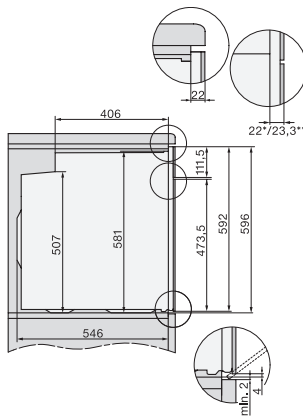

### Sütő

– kombinálható design, szöveges kijelzővel és PerfectClean funkcióval.

installation H7000 XL, installation drawing

side view H7000 XL, installation drawings

built-in H7000 XL, installation drawing

H226x-1B/BP/E/EP/I/1P, H2x6xB/BP, H7x6xB/BP/BPX, installation drawings

H226x-1B/E/I, H2x6xB, H7x6xB, installation drawings

DG2840, DG7x40, DGC7x4x, DG7x6x, DGC7x6x, DGD7635, DGM7x4x, DO7, H28B/BP, H7x4xB/BM/BP, H7x6xB/BP, installation drawing

H226x-1B/BP/E/EP/I/1P, H2760B/BP, H28x0B/BP, H7x40BM/BMX, H7x6xB/BP/BPX, installation drawings

side view H7000 XL build-under, installation drawing

H2xxx-1 B/BP/E/I/1P, H7xxx B/BP/BM/BMX, installation drawings