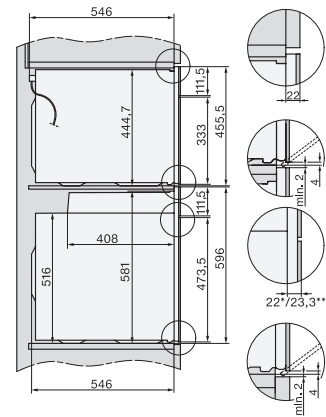

### Sütő

– kombinálható design, szöveges kijelzővel és PerfectClean funkcióval.

installation H7000 XL, installation drawing

side view H7000 XL, installation drawings

built-in H7000 XL, installation drawing

H226x-1B/BP/E/EP/I/1P, H2x6xB/BP, H7x6xB/BP/BPX, installation drawings

H226x-1B/E/I, H2x6xB, H7x6xB, installation drawings

DG2840, DG7x40, DGC7x4x, DG7x6x, DGC7x6x, DGD7635, DGM7x4x, DO7, H28B/BP, H7x4xB/BM/BP, H7x6xB/BP, installation drawing

H226x-1B/BP/E/EP/I/1P, H2760B/BP, H28x0B/BP, H7x40BM/BMX, H7x6xB/BP/BPX, installation drawings

side view H7000 XL build-under, installation drawing

H2xxx-1 B/BP/E/I/1P, H7xxx B/BP/BM/BMX, installation drawings