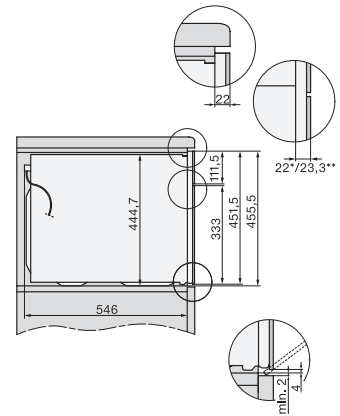

H 7440 BMX

Fogantyú nélküli kompakt sütő

tökéletesen kombinálható design automatikus programokkal és kombi üzemmódokkal.

H7x40BM/BMX, installation drawings

built-in H7000 BM, installation drawing

built-in H7000 BM build-under, installation drawings

installation H7000 BM, installation drawing

H226x-1 B/BP/E/EP/I/IP, H2760B/BP, H28x0B/BP, H7x40BM/BMX, H7x6x8/BP/BPX, installation drawings

side view H7000 BM build-under, installation drawings

H2xxx-1 B/BP/E/I/IP, H7xxx B/BP/BM/BMX, installation drawings