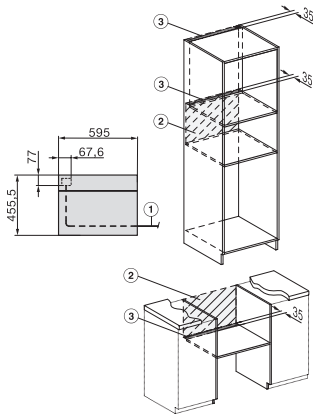

H 7440 BMX

Fogantyú nélküli kompakt sütő

tökéletesen kombinálható design automatikus programokkal és kombi üzemmódokkal.

H7x40BM/BMX, installation drawings

built-in H7000 BM, installation drawing

built-in H7000 BM build-under, installation drawings

installation H7000 BM, installation drawing

H226x-1 B/BP/E/EP/I/IP, H2760B/BP, H28x0B/BP, H7x40BM/BMX, H7x6x8/BP/BPX, installation drawings

side view H7000 BM build-under, installation drawings

H2xxx-1 B/BP/E/I/IP, H7xxx B/BP/BM/BMX, installation drawings