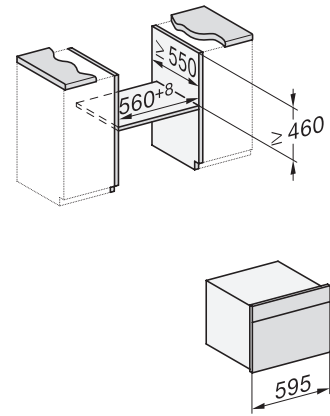

H 7440 BMX

Fogantyú nélküli kompakt sütő

tökéletesen kombinálható design automatikus programokkal és kombi üzemmódokkal.

H7x40BM/BMX, installation drawings

built-in H7000 BM, installation drawing

built-in H7000 BM build-under, installation drawings

installation H7000 BM, installation drawing

H226x-1 B/BP/E/EP/I/IP, H2760B/BP, H28x0B/BP, H7x40BM/BMX, H7x6x8/BP/BPX, installation drawings

side view H7000 BM build-under, installation drawings

H2xxx-1 B/BP/E/I/IP, H7xxx B/BP/BM/BMX, installation drawings