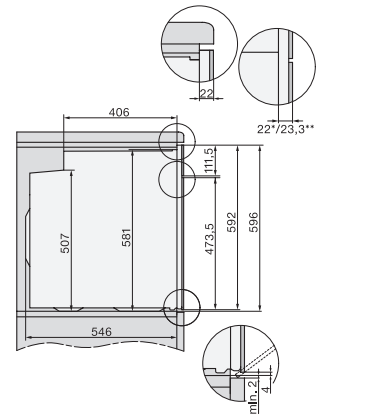

H 7860 BPX

Fogantyú nélküli sütő

– kombinálható design, húsmaghőmérő túvel és BrillantLight funkcióval.

installation H7000 XL, installation drawing

side view H7000 XL, installation drawings

built-in H7000 XL, installation drawing

H226x-1B/BP/E/EP/I/IP, H2x6xB/BP, H7x6xB/BP/BPX, installation drawings

H226x-1B/BP/E/EP/I/IP, H2760B/BP, H28x0B/BP, H7x40BM/BMX, H7x6xB/BP/BPX, installation drawings

side view H7000 XL build-under, installation drawing