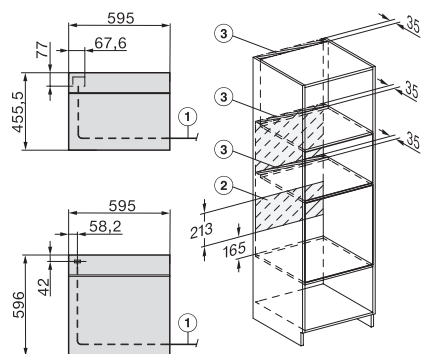

H226x-1B/BP/E/EP/I/IP, H2760B/BP, H28x0B/BP, H7x40BM/BMX, H7x6xB/BP/BPX, installation drawings

side view H7000 XL build-under, installation drawing

H2xxx-1 B/BP/E/I/IP, H7xxx B/BP/BM/BMX, installation drawings

H 7262 BP

Sütő

szöveges kijelzővel, húsmaghőmérő tálal és Pirolízis funkcióval

H2xxx-1 B/BP/E/I/IP, H7xxx B/BP/BM/BMX, installation drawings