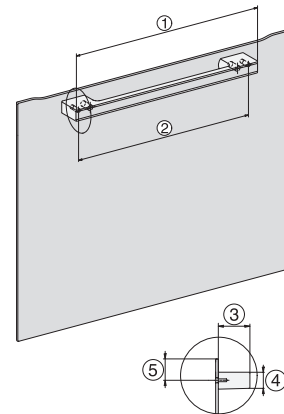

H 7262 BP

Sütő

szöveges kijelzővel, húsmaghőmérő tüllel és Pirolyzis funkcióval

installation H7000 XL, installation drawing

installation H7000 XL, installation drawing, GB, AU

side view H7000 XL, installation drawings

built-in H7000 XL, installation drawing

H226x-1B/BP/E/EP/I/IP, H2x6xB/BP, H7x6xB/BP/BPX, installation drawings

DG7x40, DGC7x4x, DGC7x6x, DGM7x4x, DO7, H2860B/BP, H7240BM, H7x40BM, H7x4xB/BP, H7x6xB/BP, installation drawings