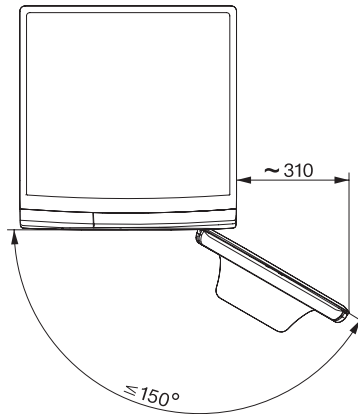

WWD320 WCS PWash&8kg

W1 előtöltős mosógép:

A QuickPowerWash nulláról tisztára mos 49 perc alatt.

W1 drawing, facia 5 degree, measures in mm

W1 drawing, facia 5 degree, measures in mm

W1 drawing, facia 5 degree, measures in mm

W1 drawing, facia 5 degree, measures in mm