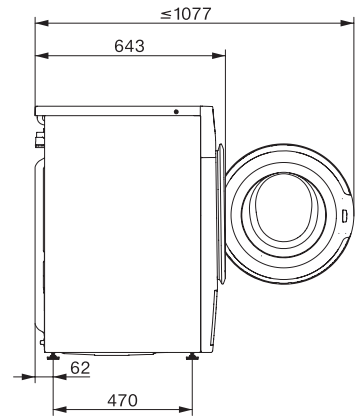

WWR860 WPS PWash&TDos&9kg

W1 előtöltős mosógép:

TwinDos, PowerWash és Miele@home az okos textilápoláshoz.

W1 drawing, facia 5 degree, measures in mm

W1 drawing, facia 5 degree, measures in mm

W1 drawing, facia 5 degree, measures in mm

W1 drawing, facia 5 degree, measures in mm