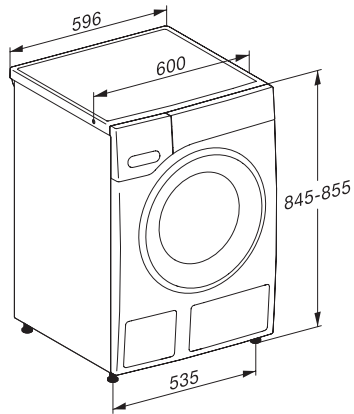

WWR860 WPS PWash&TDos&9kg

W1 előtöltős mosógép:

TwinDos, PowerWash és Miele@home az okos textilápoláshoz.

W1 drawing, facia 5 degree, measures in mm

W1 drawing, facia 5 degree, measures in mm

W1 drawing, facia 5 degree, measures in mm

W1 drawing, facia 5 degree, measures in mm