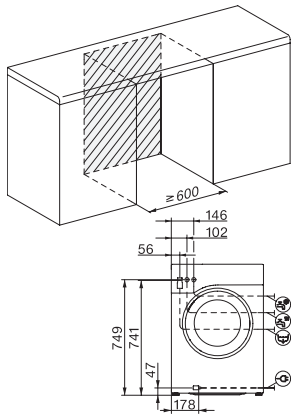

WWR860 WPS PWash&TDos&9kg

W1 előtöltős mosógép:

TwinDos, PowerWash és Miele@home az okos textilápoláshoz.

W1 drawing, facia 5 degree, measures in mm

W1 drawing, facia 5 degree, measures in mm

W1 drawing, facia 5 degree, measures in mm

W1 drawing, facia 5 degree, measures in mm