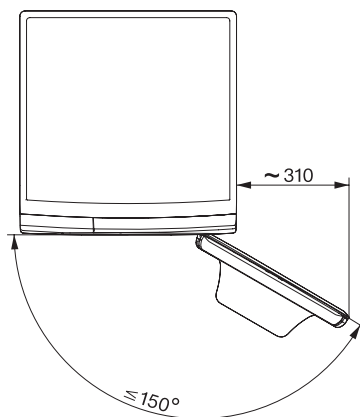

WWR860 WPS PWash&TDos&9kg

W1 előtöltős mosógép:

TwinDos, PowerWash és Miele@home az okos textilápoláshoz.

W1 drawing, facia 5 degree, measures in mm

W1 drawing, facia 5 degree, measures in mm

W1 drawing, facia 5 degree, measures in mm

W1 drawing, facia 5 degree, measures in mm