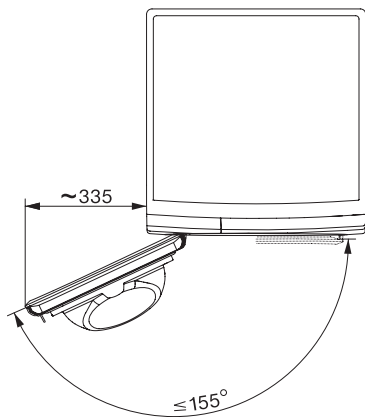

TWR780WP Eco&Steam&9kg

T1 hőszivattyús szárítógép:

SteamFinish, SilenceDrum és M Touch a legmagasabb igények kielégítésére.

T1 installation drawing, fascia 5 degree, measures in mm

T1 drawing, fascia 5 degree, measures in mm

T1 drawing, fascia 5 degree, with porthole, measures in mm

T1 drawing, fascia 5 degree, measures in mm