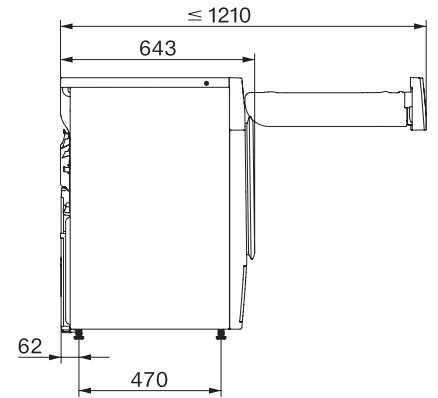

TWR780WP Eco&Steam&9kg

T1 hőszivattyús szárítógép:

SteamFinish, SilenceDrum és M Touch a legmagasabb igények kielégítésére.

T1 installation drawing, fascia 5 degree, measures in mm

T1 drawing, fascia 5 degree, measures in mm

T1 drawing, fascia 5 degree, with porthole, measures in mm

T1 drawing, fascia 5 degree, measures in mm